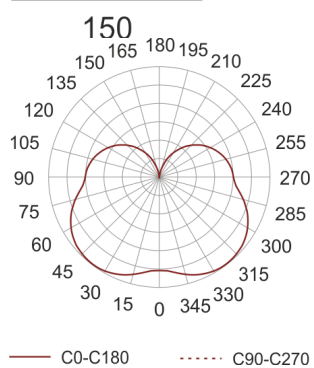

IZAR C LED 150 3.0K BIAŁY

- IP: 20
- Color temperature: 2700-3500
- Luminous flux: 850 lm

Name	Code	Colour	Voltage supply	Luminaire wattage	Light source type	Luminous flux	
IZAR C LED 150 3.0K BIAŁY	ICL111501	white	230V	8,2W	LED	850 lm	3000K