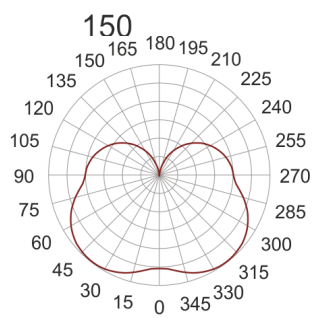

IZAR C LED 150 3.0K BIAŁY

— C0-C180 - - - C90-C270

- IP: 20
- Color temperature: 2700-3500
- Luminous flux: 850 lm

Name	Code	Colour	Voltage supply	Luminaire wattage	Light source type	Luminous flux	
IZAR C LED 150 3.0K BIAŁY	ICL111501	white	230V	8,2W	LED	850 lm	3000K