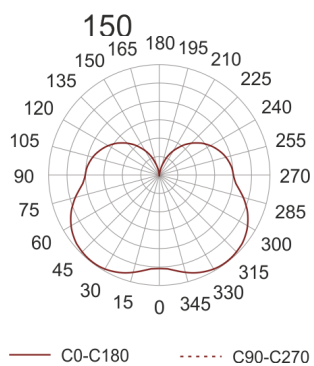

IZAR C LED 150 4.0K BIAŁY

- IP: 20
- Color temperature: 3500-4000, Cool
- Luminous flux: 880 lm

Name	Code	Colour	Voltage supply	Luminaire wattage	Light source type	Luminous flux	
IZAR C LED-150 4.0K-BIAŁY	ICL121501	white	230V	8,2W	LED	880 lm	4000K