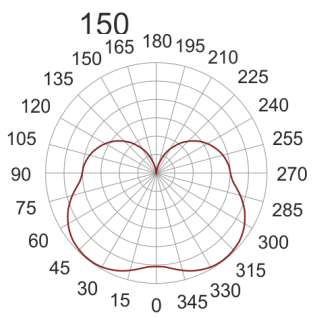

IZAR C LED 150 4.0K BIAŁY

— C0-C180 - - - - C90-C270

- IP: 20
- Color temperature: 3500-4000, Cool
- Luminous flux: 880 lm

Name	Code	Colour	Voltage supply	Luminaire wattage	Light source type	Luminous flux	
IZAR C LED-150 4.0K-BIAŁY	ICL121501	white	230V	8,2W	LED	880 lm	4000K