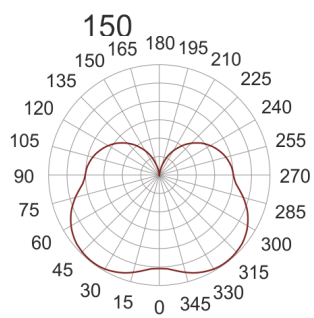

IZAR C LED 150 4.0K BIAŁY

— C0-C180 - - - - C90-C270

- IP: 20
- Color temperature: 3500-4000, Cool
- Luminous flux: 880 lm

Name	Code	Colour	Voltage supply	Luminaire wattage	Light source type	Luminous flux	
IZAR C LED 150 4.0K BIAŁY	ICL121501	white	230V	8,2W	LED	880 lm	4000K