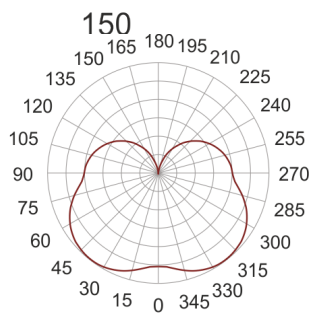

IZAR C LED 150 4.0K BIAŁY

— C0-C180 C90-C270

- IP: 20
- Color temperature: 3500-4000, Cool
- Luminous flux: 880 lm

Name	Code	Colour	Voltage supply	Luminaire wattage	Light source type	Luminous flux	
IZAR C LED-150 4.0K-BIAŁY	ICL121501	white	230V	8,2W	LED	880 lm	4000K