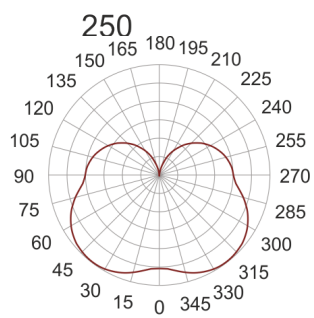

IZAR C LED 250 4.0K BIAŁY

— C0-C180 - - - - C90-C270

- IP: 20
- Color temperature: 3500-4000, Cool
- Luminous flux: 1140 lm

Name	Code	Colour	Voltage supply	Luminaire wattage	Light source type	Luminous flux	
IZAR C LED-250 4.0K-BIAŁY	ICL122501	white	230V	10,3W	LED	1140 lm	4000K