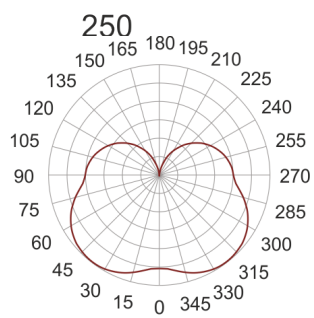

IZAR C LED 250 4.0K BIAŁY

— C0-C180 - - - - C90-C270

- IP: 20
- Color temperature: 3500-4000, Cool
- Luminous flux: 1140 lm

| Name | Code | Colour | Voltage supply | Luminaire wattage | Light source type | Luminous flux | |
|---|-----------|--------|----------------|-------------------|-------------------|---------------|-------|
| IZAR C LED-250 4.0K-BIAŁY | ICL122501 | white | 230V | 10,3W | LED | 1140 lm | 4000K |