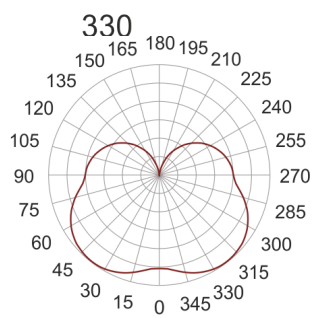

IZAR C LED 330 3.0K BIAŁY

- IP: 20
- Color temperature: 2700-3500
- Luminous flux: 1350 lm

Name	Code	Colour	Voltage supply	Luminaire wattage	Light source type	Luminous flux	
IZAR C LED 330 3.0K BIAŁY	ICL113301	white	230V	11,3W	LED	1350 lm	3000K