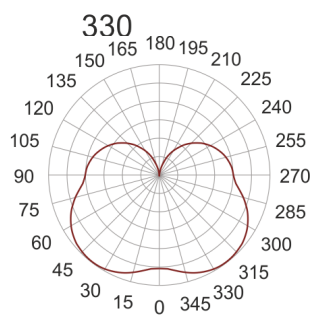

IZAR C LED 330 4.0K BIAŁY

- IP: 20
- Color temperature: 3500-4000, Cool
- Luminous flux: 1400 lm

Name	Code	Colour	Voltage supply	Luminaire wattage	Light source type	Luminous flux	
IZAR C LED 330 4.0K BIAŁY	ICL123301	white	230V	11,3W	LED	1400 lm	4000K