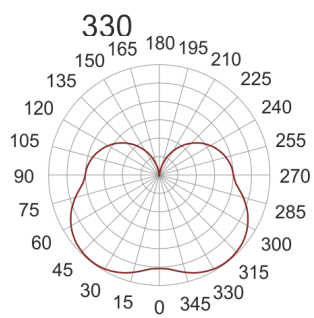

IZAR C LED 330 4.0K BIAŁY

— C0-C180 - - - C90-C270

- IP: 20
- Color temperature: 3500-4000, Cool
- Luminous flux: 1400 lm

Name	Code	Colour	Voltage supply	Luminaire wattage	Light source type	Luminous flux	
IZAR C LED 330 4.0K BIAŁY	ICL123301	white	230V	11,3W	LED	1400 lm	4000K