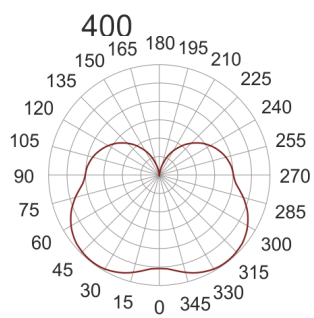

IZAR C LED 400 3.0K BIAŁY

— C0-C180 - - - C90-C270

- IP: 20
- Color temperature: 2700-3500
- Luminous flux: 2660 lm

Name	Code	Colour	Voltage supply	Luminaire wattage	Light source type	Luminous flux	
IZAR C LED 400 3.0K BIAŁY	ICL114401	white	230V	22,3W	LED	2660 lm	3000K