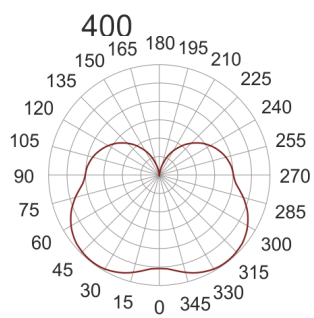

IZAR C LED 400 3.0K BIAŁY

— C0-C180 - - - - C90-C270

- IP: 20
- Color temperature: 2700-3500
- Luminous flux: 2660 lm

Name	Code	Colour	Voltage supply	Luminaire wattage	Light source type	Luminous flux	
IZAR C LED 400 3.0K BIAŁY	ICL114401	white	230V	22,3W	LED	2660 lm	3000K