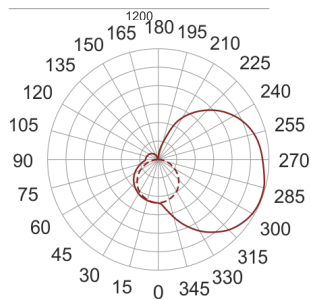

# IZAR I LED 1200 3.0K BIAŁY

— C0-C180    - - - C90-C270

- IP: 20
- Color temperature: 2700-3500
- Luminous flux: 4240 lm

Name	Code	Colour	Voltage supply	Luminaire wattage	Light source type	Luminous flux	
<a href="#">IZAR I LED 1200 3.0K BIAŁY</a>	I1L111200W	white	230V	32,0W	LED	4240 lm	3000K