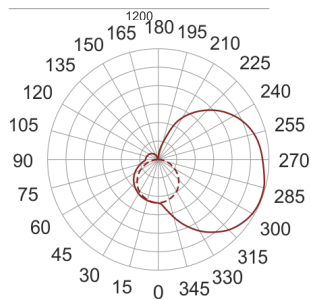

IZAR I LED 1200 3.0K BIAŁY

— C0-C180 - - - - C90-C270

- IP: 20
- Color temperature: 2700-3500
- Luminous flux: 4240 lm

| Name | Code | Colour | Voltage supply | Luminaire wattage | Light source type | Luminous flux | |
|--|------------|--------|----------------|-------------------|-------------------|---------------|-------|
| IZAR I LED 1200 3.0K BIAŁY | I1L111200W | white | 230V | 32,0W | LED | 4240 lm | 3000K |