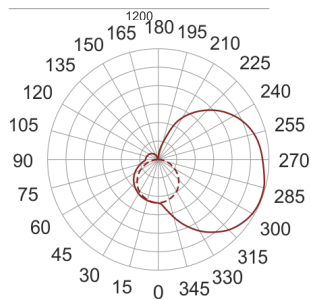

IZAR I LED 1200 3.0K BIAŁY

— C0-C180 - - - C90-C270

- IP: 20
- Color temperature: 2700-3500
- Luminous flux: 4240 lm

Name	Code	Colour	Voltage supply	Luminaire wattage	Light source type	Luminous flux	
IZAR I LED 1200 3.0K BIAŁY	I1L111200W	white	230V	32,0W	LED	4240 lm	3000K