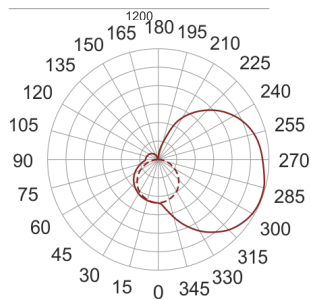

IZAR I LED 1200 4.0K BIAŁY

— C0-C180 - - - C90-C270

- IP: 20
- Color temperature: 3500-4000, Cool
- Luminous flux: 4440 lm

Name	Code	Colour	Voltage supply	Luminaire wattage	Light source type	Luminous flux	
IZAR I LED 1200 4.0K BIAŁY	I1L121200W	white	230V	32,0W	LED	4440 lm	4000K