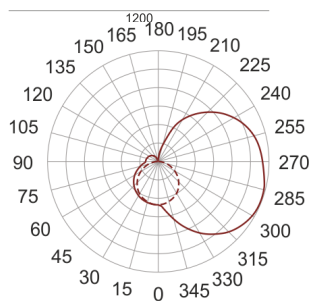

IZAR I LED 1200 4.0K BIAŁY

— C0-C180 - - - C90-C270

- IP: 20
- Color temperature: 3500-4000, Cool
- Luminous flux: 4440 lm

| Name | Code | Colour | Voltage supply | Luminaire wattage | Light source type | Luminous flux | |
|--|------------|--------|----------------|-------------------|-------------------|---------------|-------|
| IZAR I LED 1200 4.0K BIAŁY | I1L121200W | white | 230V | 32,0W | LED | 4440 lm | 4000K |