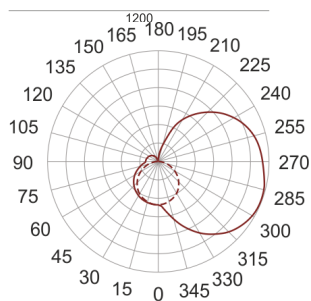

IZAR I LED 1200 4.0K BIAŁY

— C0-C180 - - - C90-C270

- IP: 20
- Color temperature: 3500-4000, Cool
- Luminous flux: 4440 lm

Name	Code	Colour	Voltage supply	Luminaire wattage	Light source type	Luminous flux	
IZAR I LED 1200 4.0K BIAŁY	I1L121200W	white	230V	32,0W	LED	4440 lm	4000K