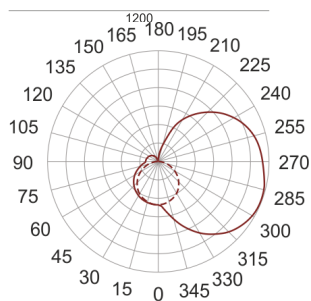

IZAR I LED 1200 4.0K STAL NIERDZEWNA

— C0-C180 - - - C90-C270

- IP: 20
- Color temperature: 3500-4000, Cool
- Luminous flux: 4440 lm

| Name | Code | Colour | Voltage supply | Luminaire wattage | Light source type | Luminous flux | |
|--|------------|-----------------|----------------|-------------------|-------------------|---------------|-------|
| IZAR I LED 1200 4.0K STAL NIERDZEWNA | I1L1212004 | stainless steel | 230V | 32,0W | LED | 4440 lm | 4000K |