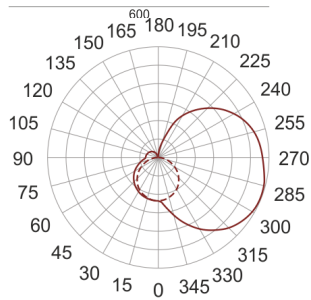

IZAR I LED 600 3.0K BIAŁY

— C0-C180 - - - C90-C270

- IP: 20
- Color temperature: 2700-3500
- Luminous flux: 2120 lm

Name	Code	Colour	Voltage supply	Luminaire wattage	Light source type	Luminous flux	
IZAR I LED 600 3.0K BIAŁY	I1L11600W	white	230V	16,0W	LED	2120 lm	3000K