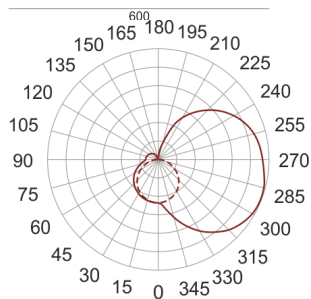

IZAR I LED 600 3.0K BIAŁY

— C0-C180 - - - - C90-C270

- IP: 20
- Color temperature: 2700-3500
- Luminous flux: 2120 lm

Name	Code	Colour	Voltage supply	Luminaire wattage	Light source type	Luminous flux	
IZAR I LED 600 3.0K BIAŁY	I1L11600W	white	230V	16,0W	LED	2120 lm	3000K