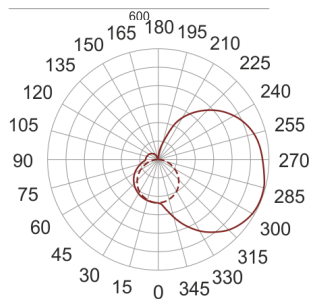

# IZAR I LED 600 3.0K BIAŁY

— C0-C180    - - - - C90-C270

- IP: 20
- Color temperature: 2700-3500
- Luminous flux: 2120 lm

Name	Code	Colour	Voltage supply	Luminaire wattage	Light source type	Luminous flux	
<a href="#">IZAR I LED 600 3.0K BIAŁY</a>	I1L11600W	white	230V	16,0W	LED	2120 lm	3000K