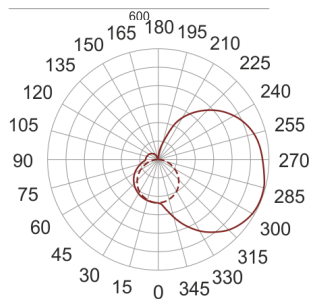

# IZAR I LED 600 3.0K STAL NIERDZEWNA

— C0-C180    - - - C90-C270

- IP: 20
- Color temperature: 2700-3500
- Luminous flux: 2120 lm

Name	Code	Colour	Voltage supply	Luminaire wattage	Light source type	Luminous flux	
<a href="#">IZAR I LED 600 3.0K STAL NIERDZEWNA</a>	I1L116004	stainless steel	230V	16,0W	LED	2120 lm	3000K