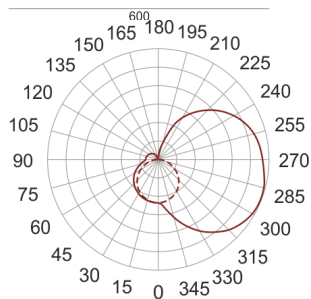

# IZAR I LED 600 3.0K STAL NIERDZEWNA

— C0-C180    - - - - C90-C270

- IP: 20
- Color temperature: 2700-3500
- Luminous flux: 2120 lm

Name	Code	Colour	Voltage supply	Luminaire wattage	Light source type	Luminous flux	
<a href="#">IZAR I LED 600 3.0K STAL NIERDZEWNA</a>	I1L116004	stainless steel	230V	16,0W	LED	2120 lm	3000K