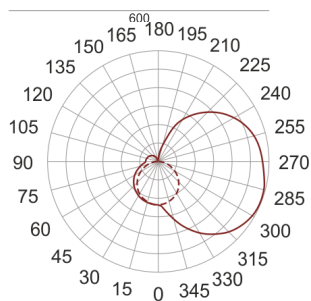

IZAR I LED 600 4.0K BIAŁY

— C0-C180 - - - - C90-C270

- IP: 20
- Color temperature: 3500-4000, Cool
- Luminous flux: 2220 lm

Name	Code	Colour	Voltage supply	Luminaire wattage	Light source type	Luminous flux	
IZAR I LED 600 4.0K BIAŁY	I1L12600W	white	230V	16,0W	LED	2220 lm	4000K