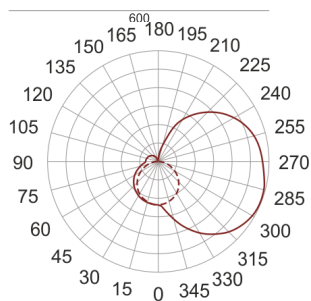

# IZAR I LED 600 4.0K BIAŁY

— C0-C180    - - - - C90-C270

- IP: 20
- Color temperature: 3500-4000, Cool
- Luminous flux: 2220 lm

Name	Code	Colour	Voltage supply	Luminaire wattage	Light source type	Luminous flux	
<a href="#">IZAR I LED 600 4.0K BIAŁY</a>	I1L12600W	white	230V	16,0W	LED	2220 lm	4000K