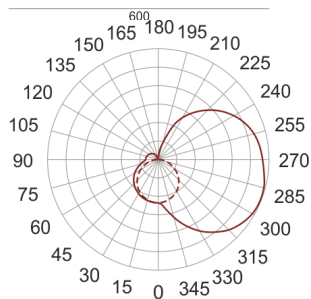

IZAR I LED 600 4.0K BIAŁY

— C0-C180 - - - C90-C270

- IP: 20
- Color temperature: 3500-4000, Cool
- Luminous flux: 2220 lm

Name	Code	Colour	Voltage supply	Luminaire wattage	Light source type	Luminous flux	
IZAR I LED 600 4.0K BIAŁY	I1L12600W	white	230V	16,0W	LED	2220 lm	4000K