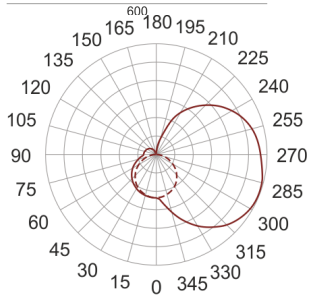

IZAR I LED 600 4.0K STAL NIERDZEWNA

— C0-C180 - - - C90-C270

- IP: 20
- Color temperature: 3500-4000, Cool
- Luminous flux: 2220 lm

| Name | Code | Colour | Voltage supply | Luminaire wattage | Light source type | Luminous flux | |
|---|-----------|-----------------|----------------|-------------------|-------------------|---------------|-------|
| IZAR I LED 600 4.0K STAL NIERDZEWNA | I1L126004 | stainless steel | 230V | 16,0W | LED | 2220 lm | 4000K |