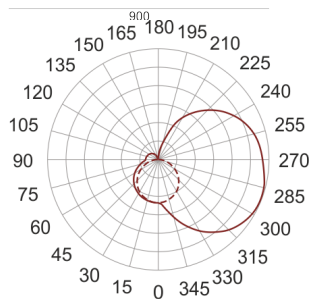

IZAR I LED 900 3.0K BIAŁY

— C0-C180 - - - - C90-C270

- IP: 20
- Color temperature: 2700-3500
- Luminous flux: 3180 lm

Name	Code	Colour	Voltage supply	Luminaire wattage	Light source type	Luminous flux	
IZAR I LED 900 3.0K BIAŁY	I1L11900W	white	230V	24,0W	LED	3180 lm	3000K