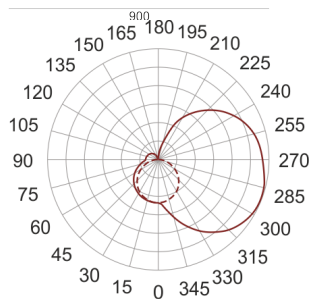

IZAR I LED 900 3.0K BIAŁY

- IP: 20
- Color temperature: 2700-3500
- Luminous flux: 3180 lm

Name	Code	Colour	Voltage supply	Luminaire wattage	Light source type	Luminous flux	
IZAR I LED 900 3.0K BIAŁY	I1L11900W	white	230V	24,0W	LED	3180 lm	3000K