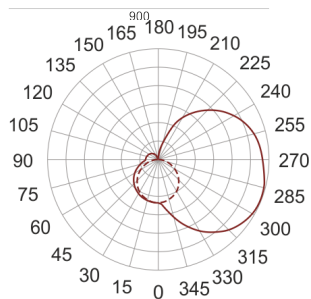

IZAR I LED 900 3.0K BIAŁY

— C0-C180 - - - C90-C270

- IP: 20
- Color temperature: 2700-3500
- Luminous flux: 3180 lm

Name	Code	Colour	Voltage supply	Luminaire wattage	Light source type	Luminous flux	
IZAR I LED 900 3.0K BIAŁY	I1L11900W	white	230V	24,0W	LED	3180 lm	3000K