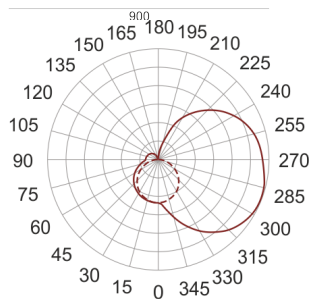

# IZAR I LED 900 3.0K BIAŁY

— C0-C180    - - - - C90-C270

- IP: 20
- Color temperature: 2700-3500
- Luminous flux: 3180 lm

Name	Code	Colour	Voltage supply	Luminaire wattage	Light source type	Luminous flux	
<a href="#">IZAR I LED 900 3.0K BIAŁY</a>	I1L11900W	white	230V	24,0W	LED	3180 lm	3000K