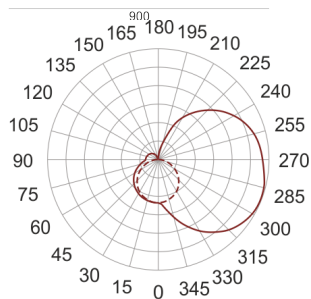

IZAR I LED 900 3.0K STAL NIERDZEWNA

— C0-C180 - - - C90-C270

- IP: 20
- Color temperature: 2700-3500
- Luminous flux: 3180 lm

Name	Code	Colour	Voltage supply	Luminaire wattage	Light source type	Luminous flux	
IZAR I LED 900 3.0K STAL NIERDZEWNA	I1L119004	stainless steel	230V	24,0W	LED	3180 lm	3000K