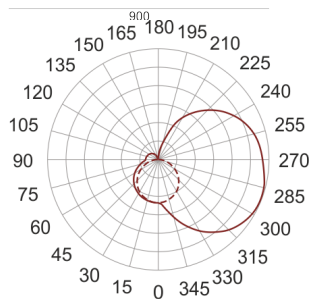

# IZAR I LED 900 4.0K BIAŁY

— C0-C180    - - - C90-C270

- IP: 20
- Color temperature: 3500-4000, Cool
- Luminous flux: 3330 lm

Name	Code	Colour	Voltage supply	Luminaire wattage	Light source type	Luminous flux	
<a href="#">IZAR I LED 900 4.0K BIAŁY</a>	I1L12900W	white	230V	24,0W	LED	3330 lm	4000K