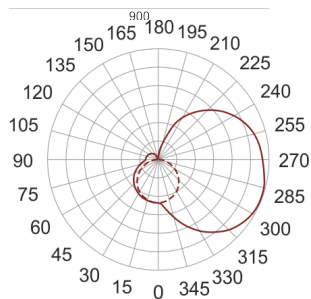

# IZAR I LED 900 4.0K BIAŁY

— C0-C180    ····· C90-C270

- IP: 20
- Color temperature: 3500-4000, Cool
- Luminous flux: 3330 lm

Name	Code	Colour	Voltage supply	Luminaire wattage	Light source type	Luminous flux	
<a href="#">IZAR I LED 900 4.0K BIAŁY</a>	I1L12900W	white	230V	24,0W	LED	3330 lm	4000K