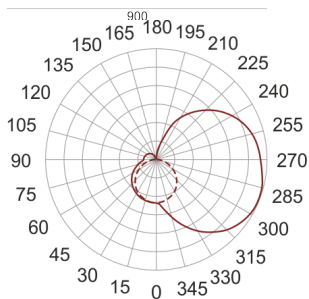

IZAR I LED 900 4.0K STAL NIERDZEWNA

— C0-C180 - - - C90-C270

- IP: 20
- Color temperature: 3500-4000, Cool
- Luminous flux: 3330 lm

Name	Code	Colour	Voltage supply	Luminaire wattage	Light source type	Luminous flux	
IZAR I LED 900 4.0K STAL NIERDZEWNA	I1L129004	stainless steel	230V	24,0W	LED	3330 lm	4000K