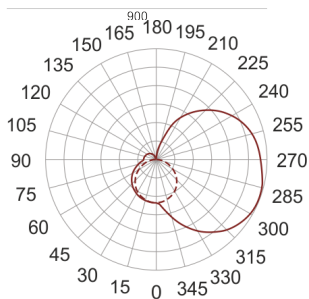

# IZAR I LED 900 4.0K STAL NIERDZEWNA

— C0-C180      - - - - C90-C270

- IP: 20
- Color temperature: 3500-4000, Cool
- Luminous flux: 3330 lm

Name	Code	Colour	Voltage supply	Luminaire wattage	Light source type	Luminous flux	
<a href="#">IZAR I LED 900 4.0K STAL NIERDZEWNA</a>	I1L129004	stainless steel	230V	24,0W	LED	3330 lm	4000K