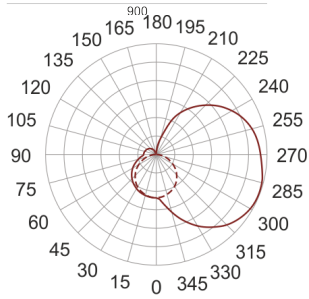

IZAR I LED 900 4.0K STAL NIERDZEWNA

— C0-C180 - - - C90-C270

- IP: 20
- Color temperature: 3500-4000, Cool
- Luminous flux: 3330 lm

Name	Code	Colour	Voltage supply	Luminaire wattage	Light source type	Luminous flux	
IZAR I LED 900 4.0K STAL NIERDZEWNA	I1L129004	stainless steel	230V	24,0W	LED	3330 lm	4000K