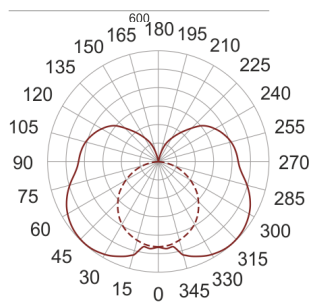

IZAR III LED 600 3.0K BIAŁO-CZARNY

— C0-C180 - - - - C90-C270

- IP: 20
- Color temperature: 2700-3500
- Luminous flux: 2350 lm

Name	Code	Colour	Voltage supply	Luminaire wattage	Light source type	Luminous flux	
IZAR III LED 600 3.0K BIAŁO-CZARNY	I3L11600Q	CZARNO-BIAŁY	230V	16,0W	LED	2350 lm	3000K