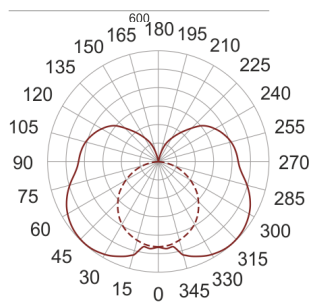

IZAR III LED 600 3.0K BIAŁY

— C0-C180 - - - - C90-C270

- IP: 20
- Color temperature: 2700-3500
- Luminous flux: 2350 lm

Name	Code	Colour	Voltage supply	Luminaire wattage	Light source type	Luminous flux	
IZAR III LED 600 3.0K BIAŁY	I3L11600W	white	230V	16,0W	LED	2350 lm	3000K