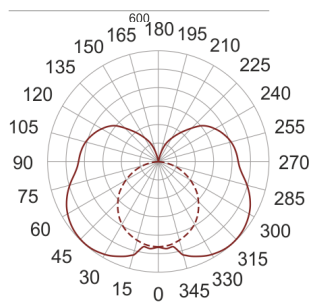

IZAR III LED 600 3.0K BIAŁY

— C0-C180 - - - - C90-C270

- IP: 20
- Color temperature: 2700-3500
- Luminous flux: 2350 lm

| Name | Code | Colour | Voltage supply | Luminaire wattage | Light source type | Luminous flux | |
|---|-----------|--------|----------------|-------------------|-------------------|---------------|-------|
| IZAR III LED 600 3.0K BIAŁY | I3L11600W | white | 230V | 16,0W | LED | 2350 lm | 3000K |