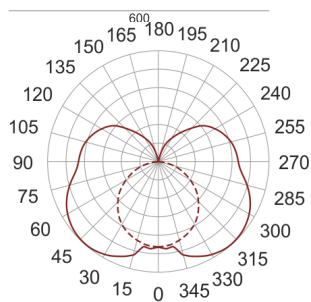

IZAR III LED 600 4.0K BIAŁO-CZARNY

— C0-C180 - - - - C90-C270

- IP: 20
- Color temperature: 3500-4000, Cool
- Luminous flux: 2460 lm

Name	Code	Colour	Voltage supply	Luminaire wattage	Light source type	Luminous flux	
IZAR III LED 600 4.0K BIAŁO-CZARNY	I3L12600Q	CZARNO-BIAŁY	230V	16,0W	LED	2460 lm	4000K