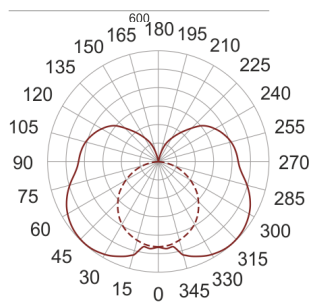

# IZAR III LED 600 4.0K BIAŁO-CZARNY

— C0-C180      - - - - C90-C270

- IP: 20
- Color temperature: 3500-4000, Cool
- Luminous flux: 2460 lm

Name	Code	Colour	Voltage supply	Luminaire wattage	Light source type	Luminous flux	
<a href="#">IZAR III LED-600 4.0K-BIAŁO-CZARNY</a>	I3L12600Q	CZARNO-BIAŁY	230V	16,0W	LED	2460 lm	4000K