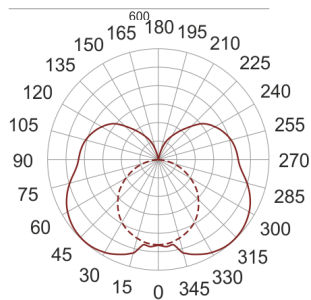

IZAR III LED 600 4.0K BIAŁO-CZARNY

— C0-C180 - - - - C90-C270

- IP: 20
- Color temperature: 3500-4000, Cool
- Luminous flux: 2460 lm

Name	Code	Colour	Voltage supply	Luminaire wattage	Light source type	Luminous flux	
IZAR III LED 600 4.0K BIAŁO-CZARNY	I3L12600Q	CZARNO-BIAŁY	230V	16,0W	LED	2460 lm	4000K