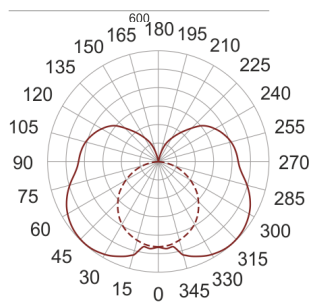

IZAR III LED 600 4.0K BIAŁY

— C0-C180 - - - - C90-C270

- IP: 20
- Color temperature: 3500-4000, Cool
- Luminous flux: 2460 lm

Name	Code	Colour	Voltage supply	Luminaire wattage	Light source type	Luminous flux	
IZAR III LED 600 4.0K BIAŁY	I3L12600W	white	230V	16,0W	LED	2460 lm	4000K