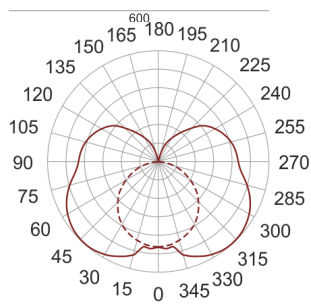

# IZAR III LED 600 4.0K BIAŁY

— C0-C180    - - - C90-C270

- IP: 20
- Color temperature: 3500-4000, Cool
- Luminous flux: 2460 lm

Name	Code	Colour	Voltage supply	Luminaire wattage	Light source type	Luminous flux	
<a href="#">IZAR III LED 600 4.0K BIAŁY</a>	I3L12600W	white	230V	16,0W	LED	2460 lm	4000K