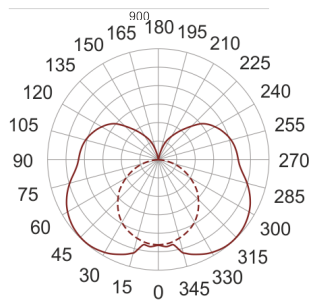

IZAR III LED 900 3.0K BIAŁO-CZARNY

— C0-C180 - - - - C90-C270

- IP: 20
- Color temperature: 2700-3500
- Luminous flux: 3530 lm

Name	Code	Colour	Voltage supply	Luminaire wattage	Light source type	Luminous flux	
IZAR III LED 900 3.0K BIAŁO-CZARNY	I3L11900Q	CZARNO-BIAŁY	230V	24,0W	LED	3530 lm	3000K