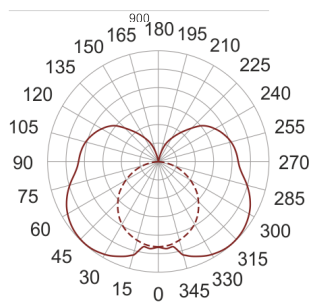

IZAR III LED 900 3.0K BIAŁO-CZARNY

— C0-C180 - - - - C90-C270

- IP: 20
- Color temperature: 2700-3500
- Luminous flux: 3530 lm

Name	Code	Colour	Voltage supply	Luminaire wattage	Light source type	Luminous flux	
IZAR III LED 900 3.0K BIAŁO-CZARNY	I3L11900Q	CZARNO-BIAŁY	230V	24,0W	LED	3530 lm	3000K