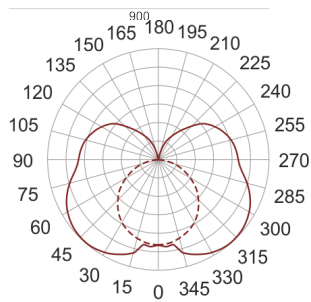

# IZAR III LED 900 3.0K BIAŁY

— C0-C180      - - - - C90-C270

- IP: 20
- Color temperature: 2700-3500
- Luminous flux: 3530 lm

Name	Code	Colour	Voltage supply	Luminaire wattage	Light source type	Luminous flux	
<a href="#">IZAR III LED 900 3.0K BIAŁY</a>	I3L11900W	white	230V	24,0W	LED	3530 lm	3000K