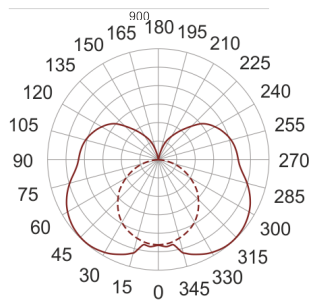

IZAR III LED 900 4.0K BIAŁO-CZARNY

— C0-C180 - - - - C90-C270

- IP: 20
- Color temperature: 3500-4000, Cool
- Luminous flux: 3690 lm

Name	Code	Colour	Voltage supply	Luminaire wattage	Light source type	Luminous flux	
IZAR III LED 900 4.0K BIAŁO-CZARNY	I3L12900Q	CZARNO-BIAŁY	230V	24,0W	LED	3690 lm	4000K