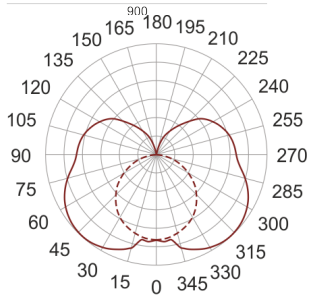

IZAR III LED 900 4.0K BIAŁO-CZARNY

— C0-C180 - - - - C90-C270

- IP: 20
- Color temperature: 3500-4000, Cool
- Luminous flux: 3690 lm

Name	Code	Colour	Voltage supply	Luminaire wattage	Light source type	Luminous flux	
IZAR III LED 900 4.0K BIAŁO-CZARNY	I3L12900Q	CZARNO-BIAŁY	230V	24,0W	LED	3690 lm	4000K