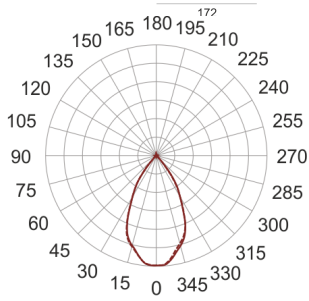

KARDO LED X1 15/3.0K 60° AC

— C0-C180 C90-C270

- IP: 20
- Color temperature: 2700-3500
- Luminous flux: 1530 lm

Name	Code	Colour	Voltage supply	Luminaire wattage	Light source type	Luminous flux	
KARDO LED X1_15/3.0K 60° AC		white	230V	20W	LED	1530 lm	3000K