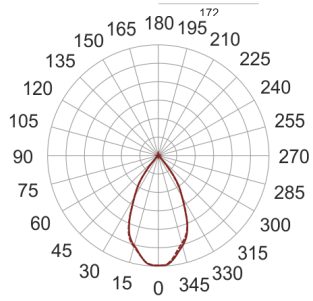

KARDO LED X1 15/3.0K 60° AC

— C0-C180 - - - - C90-C270

- IP: 20
- Color temperature: 2700-3500
- Luminous flux: 1530 lm

Name	Code	Colour	Voltage supply	Luminaire wattage	Light source type	Luminous flux	
KARDO LED X1_15/3.0K 60° AC		white	230V	20W	LED	1530 lm	3000K