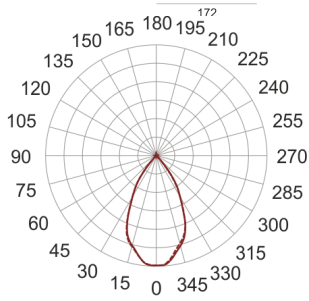

KARDO LED X1 15/3.0K 60° AC

— C0-C180 - - - - C90-C270

- IP: 20
- Color temperature: 2700-3500
- Luminous flux: 1530 lm

Name	Code	Colour	Voltage supply	Luminaire wattage	Light source type	Luminous flux	
KARDO LED X1_15/3.0K 60° AC		white	230V	20W	LED	1530 lm	3000K