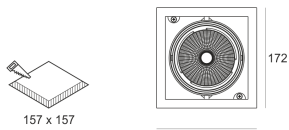

KARDO LED X1 15/3.0K 60° AC

— C0-C180 C90-C270

- IP: 20
- Color temperature: 2700-3500
- Luminous flux: 1530 lm

Name	Code	Colour	Voltage supply	Luminaire wattage	Light source type	Luminous flux	
KARDO LED X1_15/3.0K 60° AC		white	230V	20W	LED	1530 lm	3000K