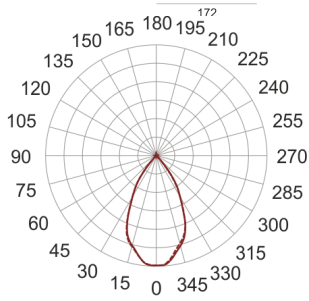

KARDO LED X1 26/3.0K 60° AC

— C0-C180 ····· C90-C270

- IP: 20
- Color temperature: 2700-3500
- Luminous flux: 2625 lm

Name	Code	Colour	Voltage supply	Luminaire wattage	Light source type	Luminous flux	
KARDO LED X1_26/3.0K 60° AC		white	230V	32W	LED	2625 lm	3000K