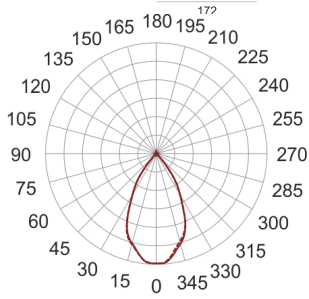

KARDO LED X1 31/3.0K RA90 60°

— C0-C180 - - - - C90-C270

- IP: 20
- Color temperature: 2700-3500
- Luminous flux: 3150 lm

Name	Code	Colour	Voltage supply	Luminaire wattage	Light source type	Luminous flux	
KARDO LED X1_31/3.0K Ra90_60°		white	230V	42W	LED	3150 lm	3000K