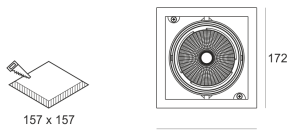

# KARDO LED X1 31/3.0K RA90 60°

— C0-C180    - - - - C90-C270

- IP: 20
- Color temperature: 2700-3500
- Luminous flux: 3150 lm

Name	Code	Colour	Voltage supply	Luminaire wattage	Light source type	Luminous flux	
<a href="#">KARDO LED X1 31/3.0K Ra90.60°</a>		white	230V	42W	LED	3150 lm	3000K