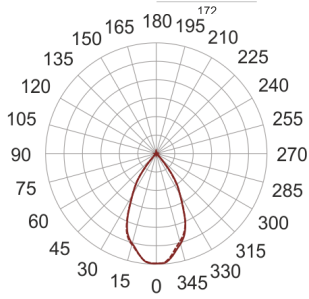

# KARDO LED X1 31/3.0K RA90 60°

— C0-C180    ····· C90-C270

- IP: 20
- Color temperature: 2700-3500
- Luminous flux: 3150 lm

Name	Code	Colour	Voltage supply	Luminaire wattage	Light source type	Luminous flux	
<a href="#">KARDO LED X1 31/3.0K Ra90.60°</a>		white	230V	42W	LED	3150 lm	3000K