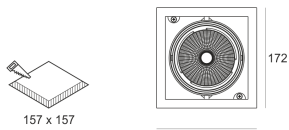

KARDO LED X1 31/3.0K RA90 60°

— C0-C180 - - - - C90-C270

- IP: 20
- Color temperature: 2700-3500
- Luminous flux: 3150 lm

Name	Code	Colour	Voltage supply	Luminaire wattage	Light source type	Luminous flux	
KARDO LED X1_31/3.0K Ra90_60°		white	230V	42W	LED	3150 lm	3000K