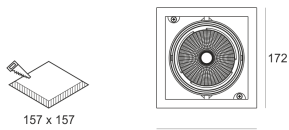

# KARDO LED X1 31/3.0K RA90 60°

— C0-C180    ····· C90-C270

- IP: 20
- Color temperature: 2700-3500
- Luminous flux: 3150 lm

Name	Code	Colour	Voltage supply	Luminaire wattage	Light source type	Luminous flux	
<a href="#">KARDO LED X1 31/3.0K Ra90.60°</a>		white	230V	42W	LED	3150 lm	3000K