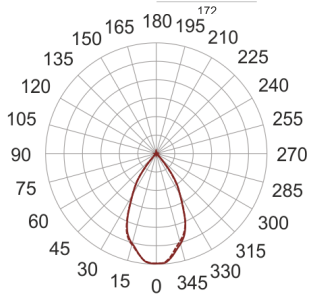

# KARDO LED X1 31/3.0K RA90 60°

— C0-C180    - - - - C90-C270

- IP: 20
- Color temperature: 2700-3500
- Luminous flux: 3150 lm

Name	Code	Colour	Voltage supply	Luminaire wattage	Light source type	Luminous flux	
<a href="#">KARDO LED X1 31/3.0K Ra90.60°</a>		white	230V	42W	LED	3150 lm	3000K