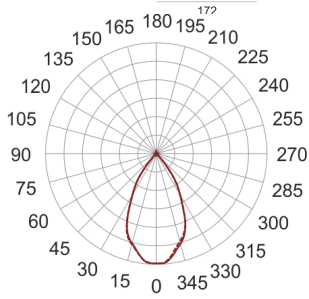

KARDO LED X1 34/3.0K 60° AC

— C0-C180 C90-C270

- IP: 20
- Color temperature: 2700-3500
- Luminous flux: 3450 lm

Name	Code	Colour	Voltage supply	Luminaire wattage	Light source type	Luminous flux	
KARDO LED X1_34/3.0K 60° AC		white	230V	44W	LED	3450 lm	3000K