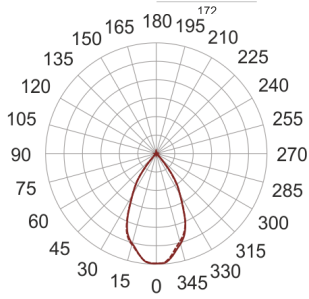

KARDO LED X1 34/3.0K 60° AC

— C0-C180 - - - - C90-C270

- IP: 20
- Color temperature: 2700-3500
- Luminous flux: 3450 lm

Name	Code	Colour	Voltage supply	Luminaire wattage	Light source type	Luminous flux	
KARDO.LED.X1_34/3.0K.60°_AC		white	230V	44W	LED	3450 lm	3000K