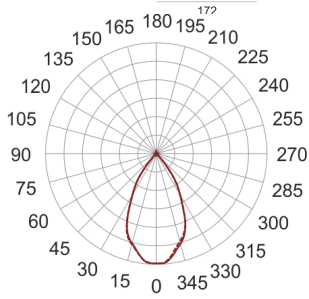

# KARDO LED X1 34/3.0K 60° AC

— C0-C180    ····· C90-C270

- IP: 20
- Color temperature: 2700-3500
- Luminous flux: 3450 lm

Name	Code	Colour	Voltage supply	Luminaire wattage	Light source type	Luminous flux	
<a href="#">KARDO LED</a> <a href="#">X1_34/3.0K</a> <a href="#">60° AC</a>		white	230V	44W	LED	3450 lm	3000K