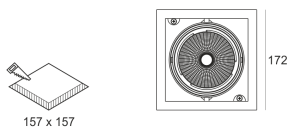

KARDO LED X1 35/3.0K 60°

— C0-C180 - - - - C90-C270

- IP: 20
- Color temperature: 2700-3500
- Luminous flux: 3500 lm

Name	Code	Colour	Voltage supply	Luminaire wattage	Light source type	Luminous flux	
KARDO LED X1_35/3.0K 60°		white	230V	max 40,0W	LED	3500 lm	3000K