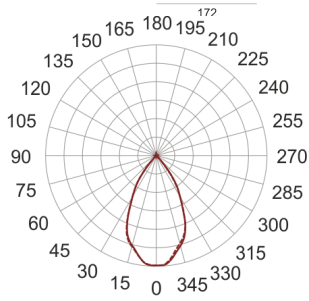

KARDO LED X1 35/3.0K 60°

— C0-C180 - - - - C90-C270

- IP: 20
- Color temperature: 2700-3500
- Luminous flux: 3500 lm

Name	Code	Colour	Voltage supply	Luminaire wattage	Light source type	Luminous flux	
KARDO LED X1_35/3.0K_60°		white	230V	max 40,0W	LED	3500 lm	3000K