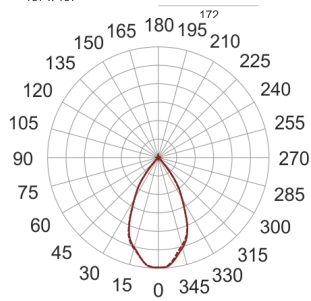

KARDO LED X1 35/3.0K 60°

— C0-C180 - - - - C90-C270

- IP: 20
- Color temperature: 2700-3500
- Luminous flux: 3500 lm

Name	Code	Colour	Voltage supply	Luminaire wattage	Light source type	Luminous flux	
KARDO LED X1_35/3.0K 60°		white	230V	max 40,0W	LED	3500 lm	3000K