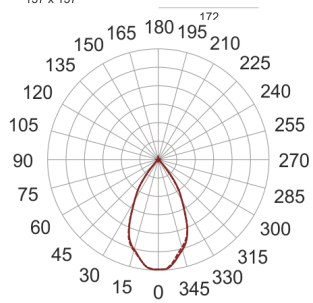

# KARDO LED X1 35/3.0K 60°

— C0-C180    - - - - C90-C270

- IP: 20
- Color temperature: 2700-3500
- Luminous flux: 3500 lm

Name	Code	Colour	Voltage supply	Luminaire wattage	Light source type	Luminous flux	
<a href="#">KARDO LED X1_35/3.0K_60°</a>		white	230V	max 40,0W	LED	3500 lm	3000K