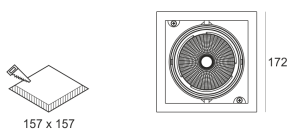

# KARDO LED X1 35/3.0K 60°

— C0-C180    - - - - C90-C270

- IP: 20
- Color temperature: 2700-3500
- Luminous flux: 3500 lm

Name	Code	Colour	Voltage supply	Luminaire wattage	Light source type	Luminous flux	
<a href="#">KARDO LED X1_35/3.0K_60°</a>		white	230V	max 40,0W	LED	3500 lm	3000K