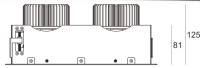

KARDO LED X2 15/3.0K 60° AC

- IP: 20
- Color temperature: 2700-3500
- Luminous flux: 2x1530 lm

Name	Code	Colour	Voltage supply	Luminaire wattage	Light source type	Luminous flux	
KARDO LED X2 15/3.0K 60° AC		white	230V	2x20W	LED	2x1530 lm	3000K