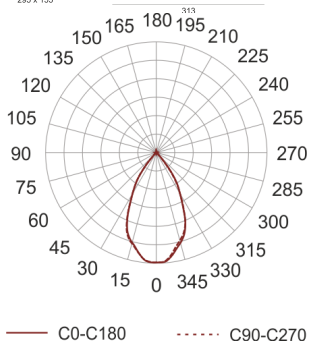

KARDO LED X2 15/3.0K 60° AC

- IP: 20
- Color temperature: 2700-3500
- Luminous flux: 2x1530 lm

Name	Code	Colour	Voltage supply	Luminaire wattage	Light source type	Luminous flux	
KARDO LED X2 15/3.0K 60° AC		white	230V	2x20W	LED	2x1530 lm	3000K