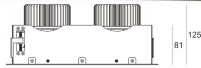

# KARDO LED X2 26/3.0K 60° AC

- IP: 20
- Color temperature: 2700-3500
- Luminous flux: 2x2625 lm

Name	Code	Colour	Voltage supply	Luminaire wattage	Light source type	Luminous flux	
<a href="#">KARDO LED X2 26/3.0K 60° AC</a>		white	230V	2x32W	LED	2x2625 lm	3000K