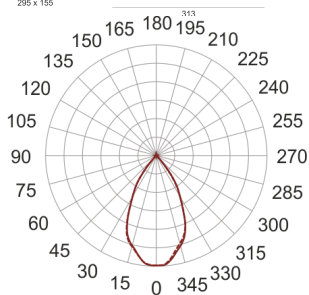

KARDO LED X2 26/3.0K 60° AC

— C0-C180 - - - - C90-C270

- IP: 20
- Color temperature: 2700-3500
- Luminous flux: 2x2625 lm

Name	Code	Colour	Voltage supply	Luminaire wattage	Light source type	Luminous flux	
KARDO LED X2 26/3.0K 60° AC		white	230V	2x32W	LED	2x2625 lm	3000K