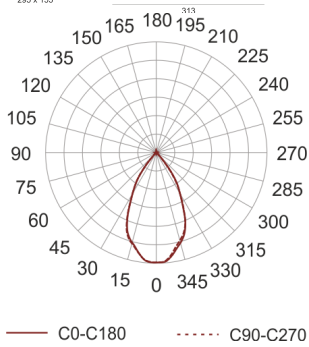

# KARDO LED X2 26/3.0K 60° AC

- IP: 20
- Color temperature: 2700-3500
- Luminous flux: 2x2625 lm

Name	Code	Colour	Voltage supply	Luminaire wattage	Light source type	Luminous flux	
<a href="#">KARDO LED X2 26/3.0K 60° AC</a>		white	230V	2x32W	LED	2x2625 lm	3000K