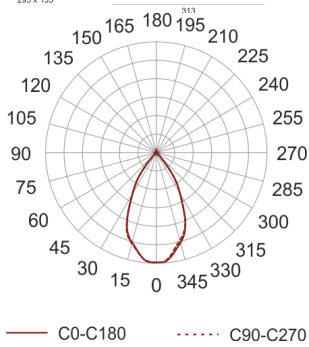

KARDO LED X2 34/3.0K 60° AC

- IP: 20
- Color temperature: 2700-3500
- Luminous flux: 2x3450 lm

Name	Code	Colour	Voltage supply	Luminaire wattage	Light source type	Luminous flux	
KARDO LED X2 34/3.0K 60° AC		white	230V	2x44W	LED	2x3450 lm	3000K