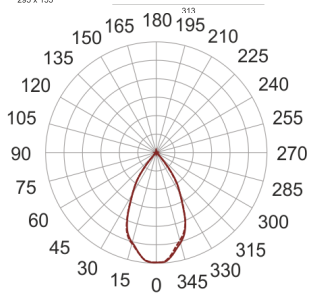

KARDO LED X2 34/3.0K 60° AC

— C0-C180 - - - - C90-C270

- IP: 20
- Color temperature: 2700-3500
- Luminous flux: 2x3450 lm

| Name | Code | Colour | Voltage supply | Luminaire wattage | Light source type | Luminous flux | |
|---|------|--------|----------------|-------------------|-------------------|---------------|-------|
| KARDO LED X2 34/3.0K 60° AC | | white | 230V | 2x44W | LED | 2x3450 lm | 3000K |