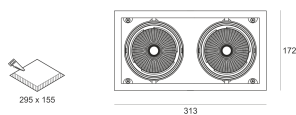

KARDO LED X2 35/3.0K 60°

- IP: 20
- Color temperature: 2700-3500
- Luminous flux: 2x3500 lm

Name	Code	Colour	Voltage supply	Luminaire wattage	Light source type	Luminous flux	
KARDO LED X2 35/3.0K 60°		white	230V	max 2x40,0W	LED	2x3500 lm	3000K