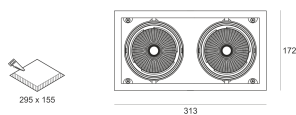

KARDO LED X3 31/3.0K RA90 60°

- IP: 20
- Color temperature: 2700-3500
- Luminous flux: 3x3150 lm

Name	Code	Colour	Voltage supply	Luminaire wattage	Light source type	Luminous flux	
KARDO LED X3 31/3.0K Ra90 60°		white	230V	3x42W	LED	3x3150 lm	3000K