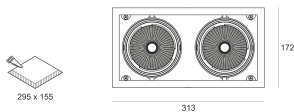

KARDO LED X3 31/3.0K RA90 60°

- IP: 20
- Color temperature: 2700-3500
- Luminous flux: 3x3150 lm

Name	Code	Colour	Voltage supply	Luminaire wattage	Light source type	Luminous flux	
KARDO LED X3 31/3.0K Ra90 60°		white	230V	3x42W	LED	3x3150 lm	3000K