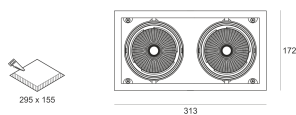

# KARDO LED X3 31/3.0K RA90 60°

- IP: 20
- Color temperature: 2700-3500
- Luminous flux: 3x3150 lm

Name	Code	Colour	Voltage supply	Luminaire wattage	Light source type	Luminous flux	
<a href="#">KARDO LED X3 31/3.0K Ra90 60°</a>		white	230V	3x42W	LED	3x3150 lm	3000K