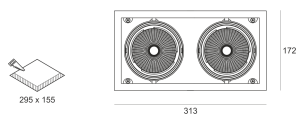

# KARDO LED X3 RA90 26°

- IP: 20
- Color temperature: 2700-3500
- Luminous flux: 3x3150 lm

Name	Code	Colour	Voltage supply	Luminaire wattage	Light source type	Luminous flux	
<a href="#">KARDO LED X3 Ra90 26°</a>		white	230V	3x57W	LED	3x3150 lm	3000K