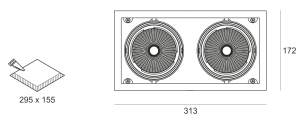

KARDO LED X3 RA90 26°

- IP: 20
- Color temperature: 2700-3500
- Luminous flux: 3x3150 lm

Name	Code	Colour	Voltage supply	Luminaire wattage	Light source type	Luminous flux	
KARDO LED X3 Ra90 26°		white	230V	3x57W	LED	3x3150 lm	3000K