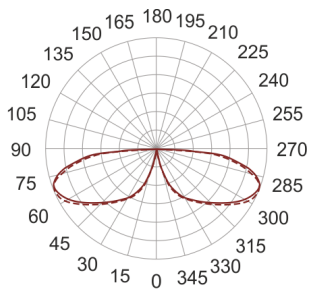

KHA 5 LED CW CZARNY

— C0-C180 C90-C270

- IP: 66
- Color temperature: > 4000, Cool
- Luminous flux: 629 lm

Name	Code	Colour	Voltage supply	Luminaire wattage	Light source type	Luminous flux	
KHA 5 LED CW czarny	6060381	black	230V	16W	LED	629 lm	5000K