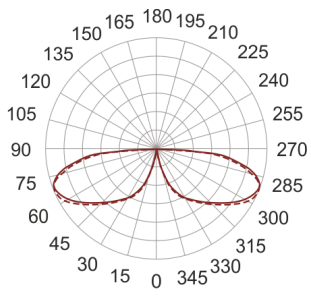

KHA 5 LED CW CZARNY

155

— C0-C180 C90-C270

- IP: 66
- Color temperature: > 4000, Cool
- Luminous flux: 629 lm

Name	Code	Colour	Voltage supply	Luminaire wattage	Light source type	Luminous flux	
KHA 5 LED CW czarny	6060381	black	230V	16W	LED	629 lm	5000K