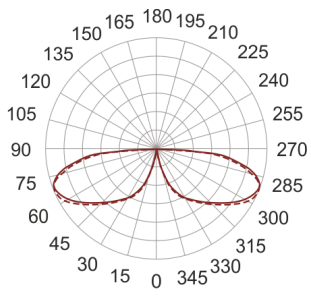

KHA 5 LED CW INOX

155

— C0-C180 C90-C270

- IP: 66
- Color temperature: > 4000, Cool
- Luminous flux: 629 lm

Name	Code	Colour	Voltage supply	Luminaire wattage	Light source type	Luminous flux	
KHA 5 LED CW INOX	6060504	inox	230V	16W	LED	629 lm	5000K