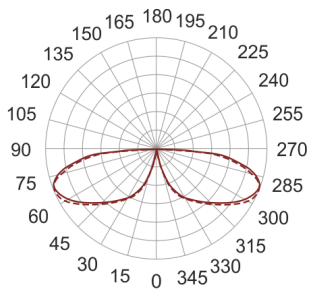

KHA 5 LED CW INOX

— C0-C180 C90-C270

- IP: 66
- Color temperature: > 4000, Cool
- Luminous flux: 629 lm

Name	Code	Colour	Voltage supply	Luminaire wattage	Light source type	Luminous flux	
KHA 5 LED CW INOX	6060504	inox	230V	16W	LED	629 lm	5000K