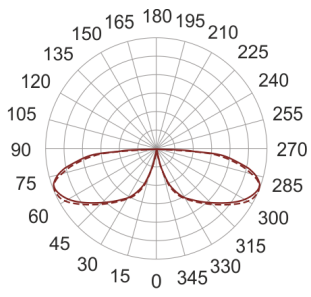

# KHA 5 LED CW INOX

— C0-C180    ..... C90-C270

- IP: 66
- Color temperature: > 4000, Cool
- Luminous flux: 629 lm

Name	Code	Colour	Voltage supply	Luminaire wattage	Light source type	Luminous flux	
<a href="#">KHA 5 LED CW INOX</a>	6060504	inox	230V	16W	LED	629 lm	5000K