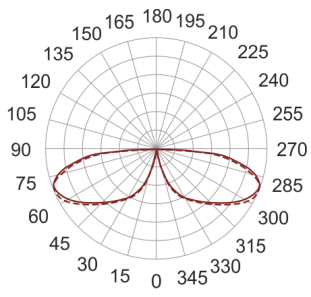

KHA 5 LED II CW ALU

155

— C0-C180 C90-C270

- IP: 66
- Color temperature: > 4000, Cool
- Luminous flux: 629 lm

Name	Code	Colour	Voltage supply	Luminaire wattage	Light source type	Luminous flux	
KHA 5 LED II CW-ALU	6061396	aluminum	230V	16W	LED	629 lm	5000K