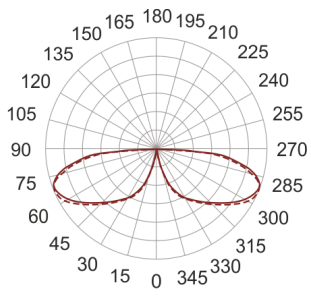

KHA 5 LED II CW CZARNY

— C0-C180 C90-C270

- IP: 66
- Color temperature: > 4000, Cool
- Luminous flux: 629 lm

Name	Code	Colour	Voltage supply	Luminaire wattage	Light source type	Luminous flux	
KHA 5 LED II CW czarny	6061281	black	230V	16W	LED	629 lm	5000K