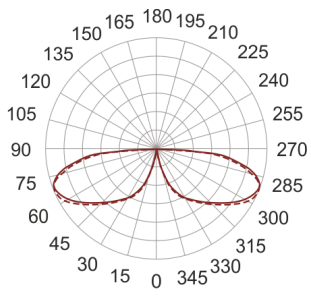

KHA 5 LED II CW INOX

155

— C0-C180 ····· C90-C270

- IP: 66
- Color temperature: > 4000, Cool
- Luminous flux: 629 lm

Name	Code	Colour	Voltage supply	Luminaire wattage	Light source type	Luminous flux	
KHA 5 LED II CW INOX	6061404	inox	230V	16W	LED	629 lm	5000K