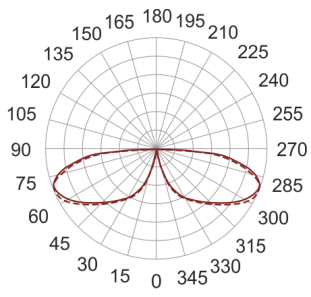

KHA 5 LED II NW ALU

155

— C0-C180 C90-C270

- IP: 66
- Color temperature: 3500-4000, Cool
- Luminous flux: 606 lm

Name	Code	Colour	Voltage supply	Luminaire wattage	Light source type	Luminous flux	
KHA 5 LED II NW ALU	6061096	aluminum	230V	16W	LED	606 lm	4000K