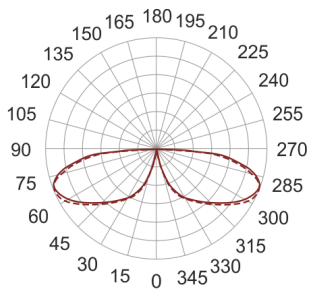

# KHA 5 LED II NW ALU

155

— C0-C180    ..... C90-C270

- IP: 66
- Color temperature: 3500-4000, Cool
- Luminous flux: 606 lm

Name	Code	Colour	Voltage supply	Luminaire wattage	Light source type	Luminous flux	
<a href="#">KHA 5 LED II NW ALU</a>	6061096	aluminum	230V	16W	LED	606 lm	4000K