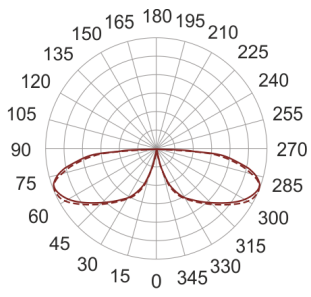

KHA 5 LED II NW CZARNY

155

— C0-C180 C90-C270

- IP: 66
- Color temperature: 3500-4000, Cool
- Luminous flux: 606 lm

Name	Code	Colour	Voltage supply	Luminaire wattage	Light source type	Luminous flux	
KHA 5 LED II NW czarny	6060981	black	230V	16W	LED	606 lm	4000K