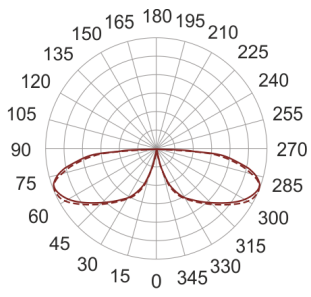

# KHA 5 LED II NW INOX

155

— C0-C180    ..... C90-C270

- IP: 66
- Color temperature: 3500-4000, Cool
- Luminous flux: 606 lm

Name	Code	Colour	Voltage supply	Luminaire wattage	Light source type	Luminous flux	
<a href="#">KHA 5 LED II NW INOX</a>	6061104	inox	230V	16W	LED	606 lm	4000K