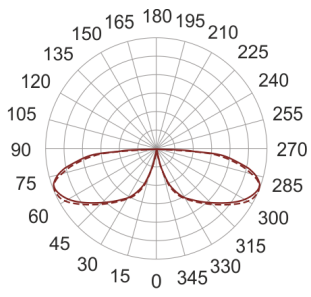

KHA 5 LED II NW INOX

— C0-C180 C90-C270

- IP: 66
- Color temperature: 3500-4000, Cool
- Luminous flux: 606 lm

Name	Code	Colour	Voltage supply	Luminaire wattage	Light source type	Luminous flux	
KHA 5 LED II NW INOX	6061104	inox	230V	16W	LED	606 lm	4000K