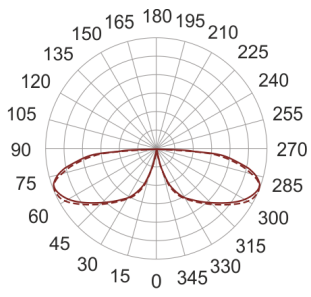

KHA 5 LED II NW INOX

155

— C0-C180 C90-C270

- IP: 66
- Color temperature: 3500-4000, Cool
- Luminous flux: 606 lm

Name	Code	Colour	Voltage supply	Luminaire wattage	Light source type	Luminous flux	
KHA 5 LED II NW INOX	6061104	inox	230V	16W	LED	606 lm	4000K