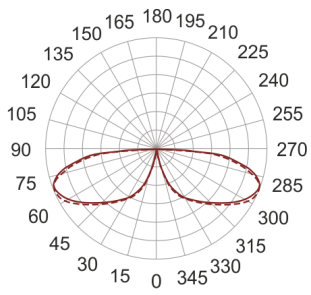

KHA 5 LED II WW ALU

— C0-C180 C90-C270

- IP: 66
- Color temperature: 2700-3500
- Luminous flux: 527 lm

Name	Code	Colour	Voltage supply	Luminaire wattage	Light source type	Luminous flux	
KHA 5 LED II WW ALU	6060796	aluminum	230V	16W	LED	527 lm	3000K