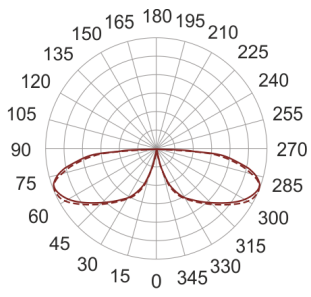

# KHA 5 LED II WW CZARNY

155

— C0-C180      ····· C90-C270

- IP: 66
- Color temperature: 2700-3500
- Luminous flux: 527 lm

Name	Code	Colour	Voltage supply	Luminaire wattage	Light source type	Luminous flux	
<a href="#">KHA 5 LED II WW czarny</a>	6060681	black	230V	16W	LED	527 lm	3000K