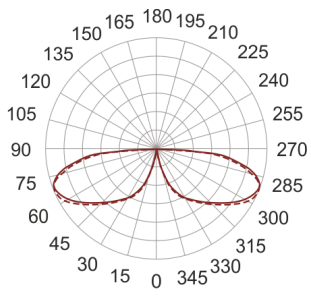

KHA 5 LED II WW CZARNY

155

— C0-C180 C90-C270

- IP: 66
- Color temperature: 2700-3500
- Luminous flux: 527 lm

Name	Code	Colour	Voltage supply	Luminaire wattage	Light source type	Luminous flux	
KHA 5 LED II WW czarny	6060681	black	230V	16W	LED	527 lm	3000K