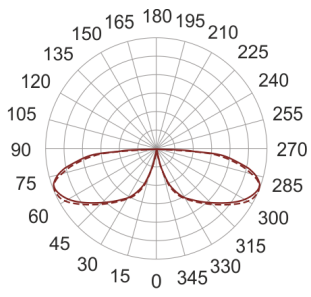

KHA 5 LED NW CZARNY

— C0-C180 C90-C270

- IP: 66
- Color temperature: 3500-4000, Cool
- Luminous flux: 606 lm

Name	Code	Colour	Voltage supply	Luminaire wattage	Light source type	Luminous flux	
KHA 5 LED NW czarny	6060081	black	230V	16W	LED	606 lm	4000K