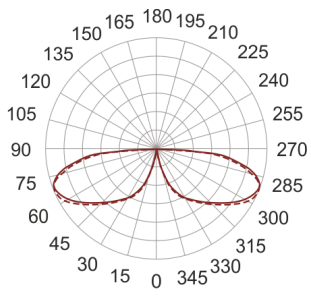

KHA 5 LED NW CZARNY

— C0-C180 ····· C90-C270

- IP: 66
- Color temperature: 3500-4000, Cool
- Luminous flux: 606 lm

Name	Code	Colour	Voltage supply	Luminaire wattage	Light source type	Luminous flux	
KHA 5 LED NW czarny	6060081	black	230V	16W	LED	606 lm	4000K