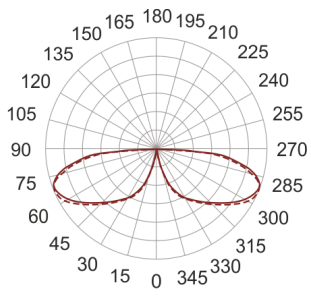

KHA 5 LED NW INOX

155

— C0-C180 C90-C270

- IP: 66
- Color temperature: 3500-4000, Cool
- Luminous flux: 606 lm

Name	Code	Colour	Voltage supply	Luminaire wattage	Light source type	Luminous flux	
KHA 5 LED NW INOX	6060204	inox	230V	16W	LED	606 lm	4000K