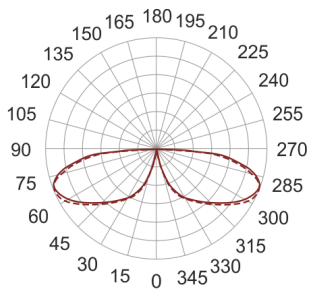

KHA 5 LED WW ALU

155

— C0-C180 C90-C270

- IP: 66
- Color temperature: 2700-3500
- Luminous flux: 527 lm

Name	Code	Colour	Voltage supply	Luminaire wattage	Light source type	Luminous flux	
KHA 5 LED WW ALU	6059896	aluminum	230V	16W	LED	527 lm	3000K