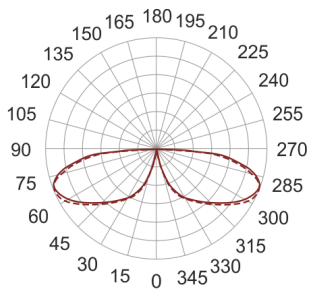

KHA 9 LED CW ALU

— C0-C180 C90-C270

- IP: 66
- Color temperature: > 4000, Cool
- Luminous flux: 629 lm

Name	Code	Colour	Voltage supply	Luminaire wattage	Light source type	Luminous flux	
KHA 9 LED CW ALU	6063296	aluminum	230V	16W	LED	629 lm	5000K