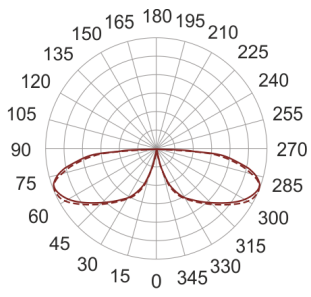

# KHA 9 LED CW ALU

— C0-C180    ..... C90-C270

- IP: 66
- Color temperature: > 4000, Cool
- Luminous flux: 629 lm

Name	Code	Colour	Voltage supply	Luminaire wattage	Light source type	Luminous flux	
<a href="#">KHA 9 LED CW-ALU</a>	6063296	aluminum	230V	16W	LED	629 lm	5000K