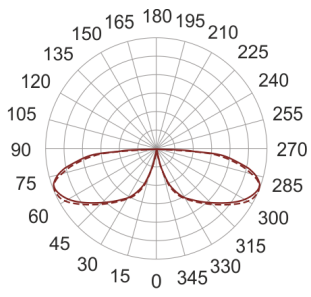

# KHA 9 LED CW CZARNY

— C0-C180      ····· C90-C270

- IP: 66
- Color temperature: > 4000, Cool
- Luminous flux: 629 lm

Name	Code	Colour	Voltage supply	Luminaire wattage	Light source type	Luminous flux	
<a href="#">KHA 9 LED</a> <a href="#">CW czarny</a>	6063181	black	230V	16W	LED	629 lm	5000K